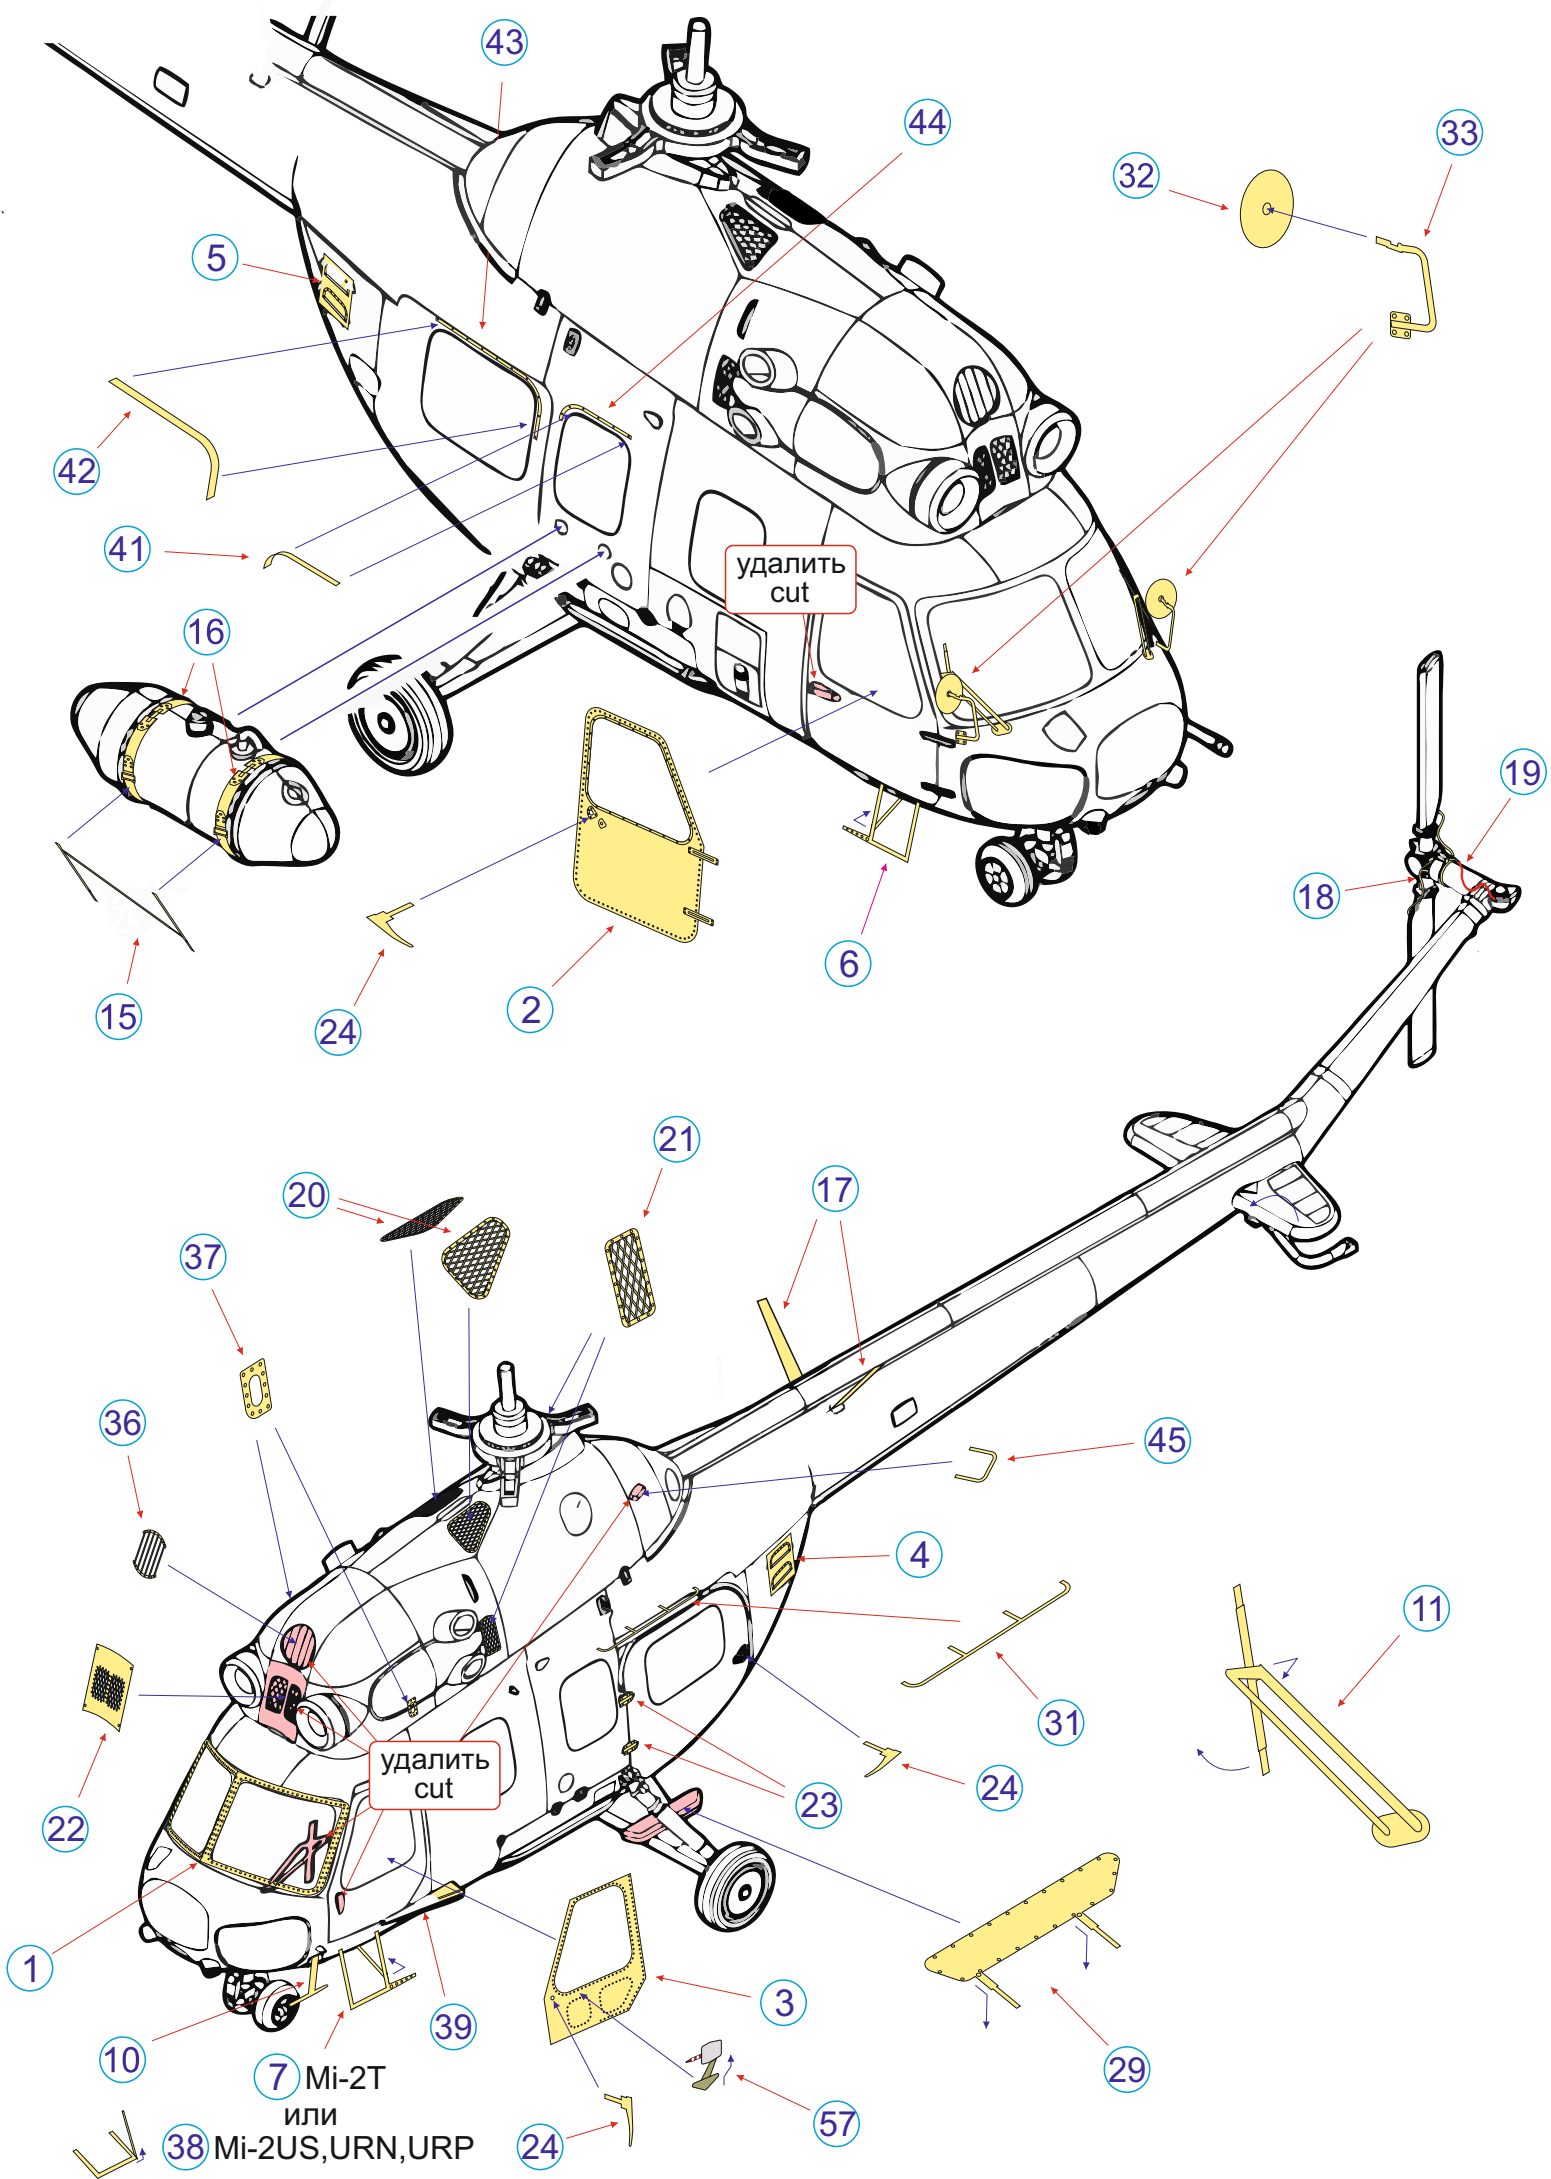

МД 072042

Набор фототравления для сборной модели
Photo-etched set for scale model

Ми-2
Mi-2

фирмы «Hobby Boss»
арт. 87226, 87241, 87244, 87243
for «Hobby Boss» kit

(ENG) Photo etched detail set for improve scale model.
Before using the kit, we recommend that you learn
the basics of working with photo-etched parts.
Warning! This set contains small and sharp parts.
Only for experienced modelers from 14 years old.
Term of use is not limited. Made in Russia.

scale
масштаб 1:72

43

44

33

32

5

42

41

16

удалить cut

19

18

6

15

24

2

21

17

20

37

45

4

11

31