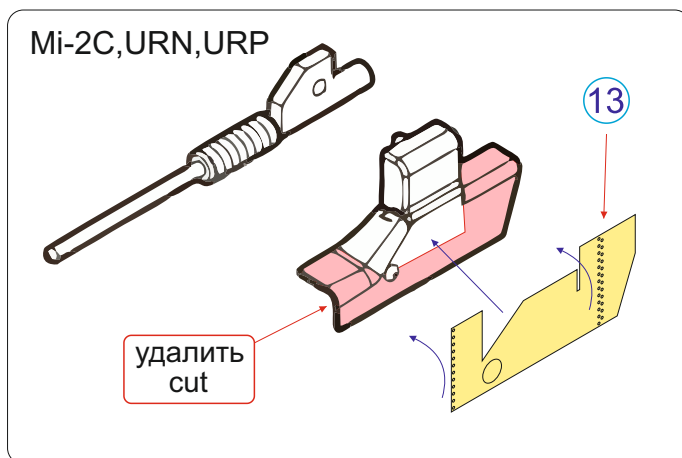

МД 072042

Набор фототравления для сборной модели
Photo-etched set for scale model

Ми-2
Mi-2

фирмы «Hobby Boss»
арт. 87226, 87241, 87244, 87243
for «Hobby Boss» kit

(ENG) Photo etched detail set for improve scale model.
Before using the kit, we recommend that you learn
the basics of working with photo-etched parts.
Warning! This set contains small and sharp parts.
Only for experienced modelers from 14 years old.
Term of use is not limited. Made in Russia.

scale
масштаб 1:72