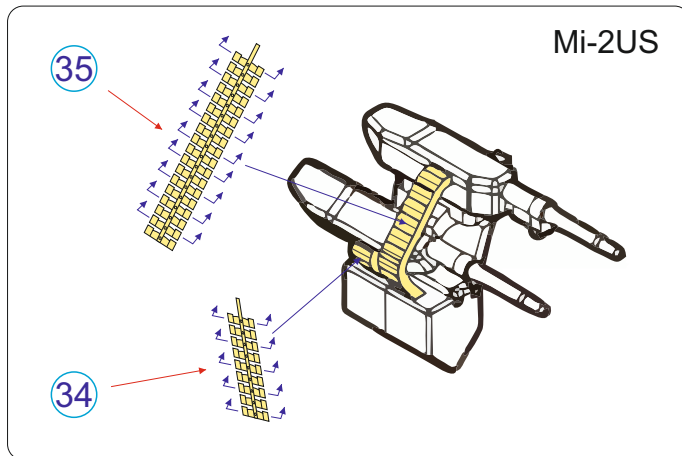

МД 072042

Набор фототравления для сборной модели
Photo-etched set for scale model

Ми-2
Mi-2

фирмы «Hobby Boss»
арт. 87226, 87241, 87244, 87243
for «Hobby Boss» kit

(ENG) Photo etched detail set for improve scale model.
Before using the kit, we recommend that you learn
the basics of working with photo-etched parts.
Warning! This set contains small and sharp parts.
Only for experienced modelers from 14 years old.
Term of use is not limited. Made in Russia.

scale
масштаб 1:72

43

44

33

32

5

42

41