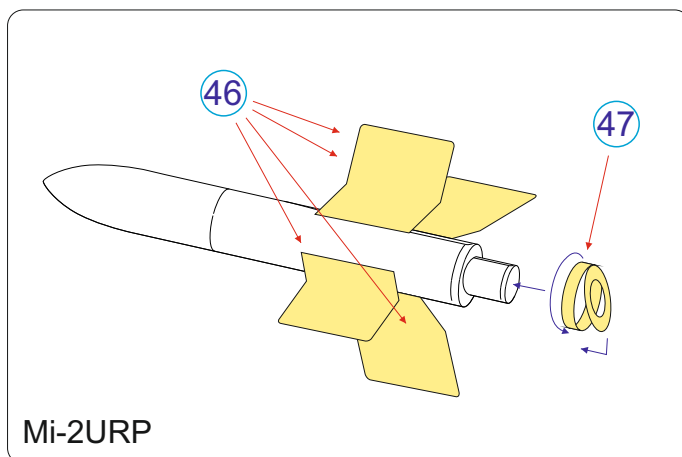

МД 072042

Набор фототравления для сборной модели
Photo-etched set for scale model

Ми-2
Mi-2

фирмы «Hobby Boss»
арт. 87226, 87241, 87244, 87243
for «Hobby Boss» kit

(ENG) Photo etched detail set for improve scale model.
Before using the kit, we recommend that you learn
the basics of working with photo-etched parts.
Warning! This set contains small and sharp parts.
Only for experienced modelers from 14 years old.
Term of use is not limited. Made in Russia.

scale
масштаб 1:72

43

44

33

32

5

42

41

16

удалить cut

19

18

6

15

24

2